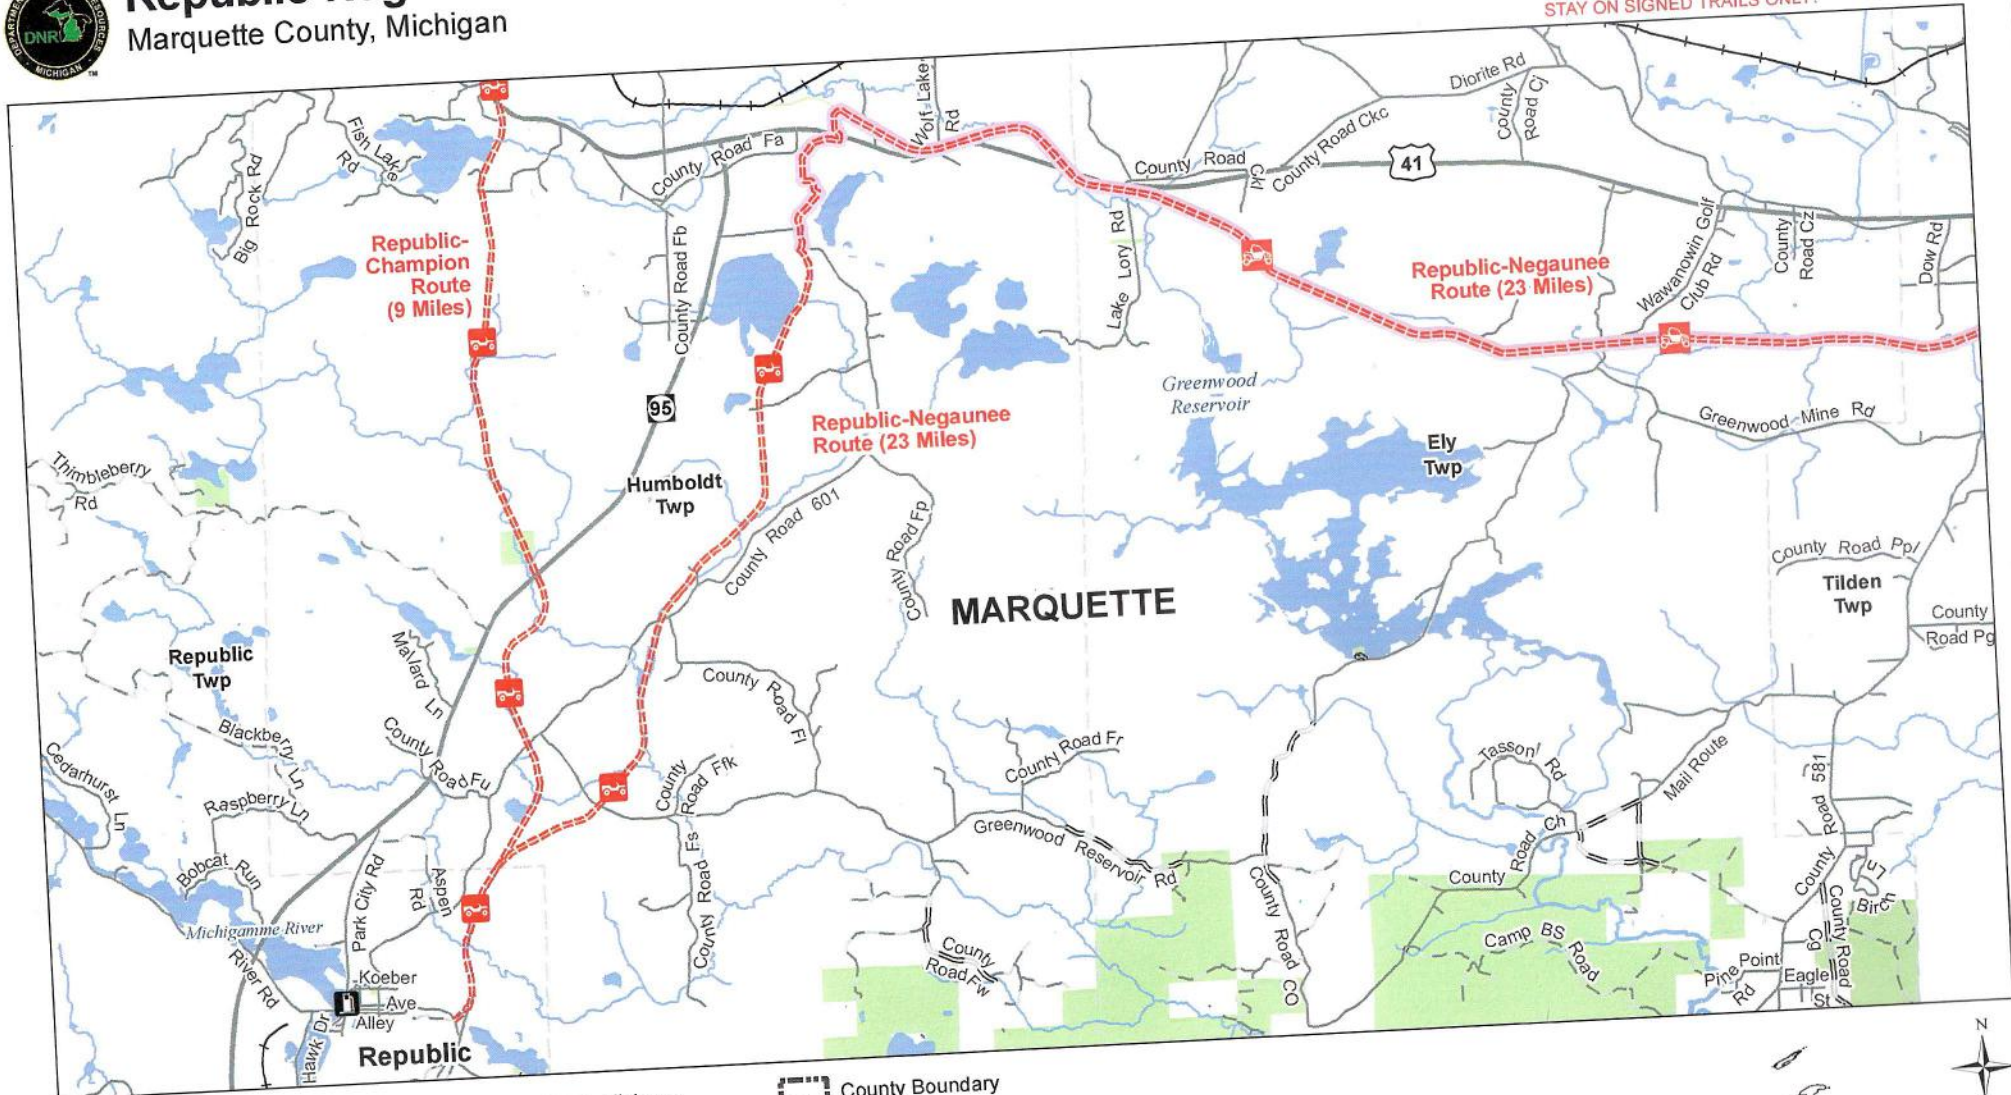

Republic-Negaunee Route West

Marquette County, Michigan

ADVISORY: Trails and Routes have two-way traffic.
 DISCLAIMER: Trails shown on this map are an approximate representation of the trail system at the time of publication and may not reflect current ground conditions.
STAY ON SIGNED TRAILS ONLY!

- Gas Station
- ORV Routes
- 65" Restricted ORV Route
- Restricted ORV Route - ORV's Less than 65" in width including off-road motorcycles only. ORV license and trail permit required.
- ORV Route - ORV's of all sizes including off-road motorcycles. ORV license and trail permit required unless licensed by the Secretary of State.
- Highway
- Paved
- Gravel
- Poor dirt
- Railroad
- Lakes and Rivers
- State Forest Land
- Township
- County Boundary