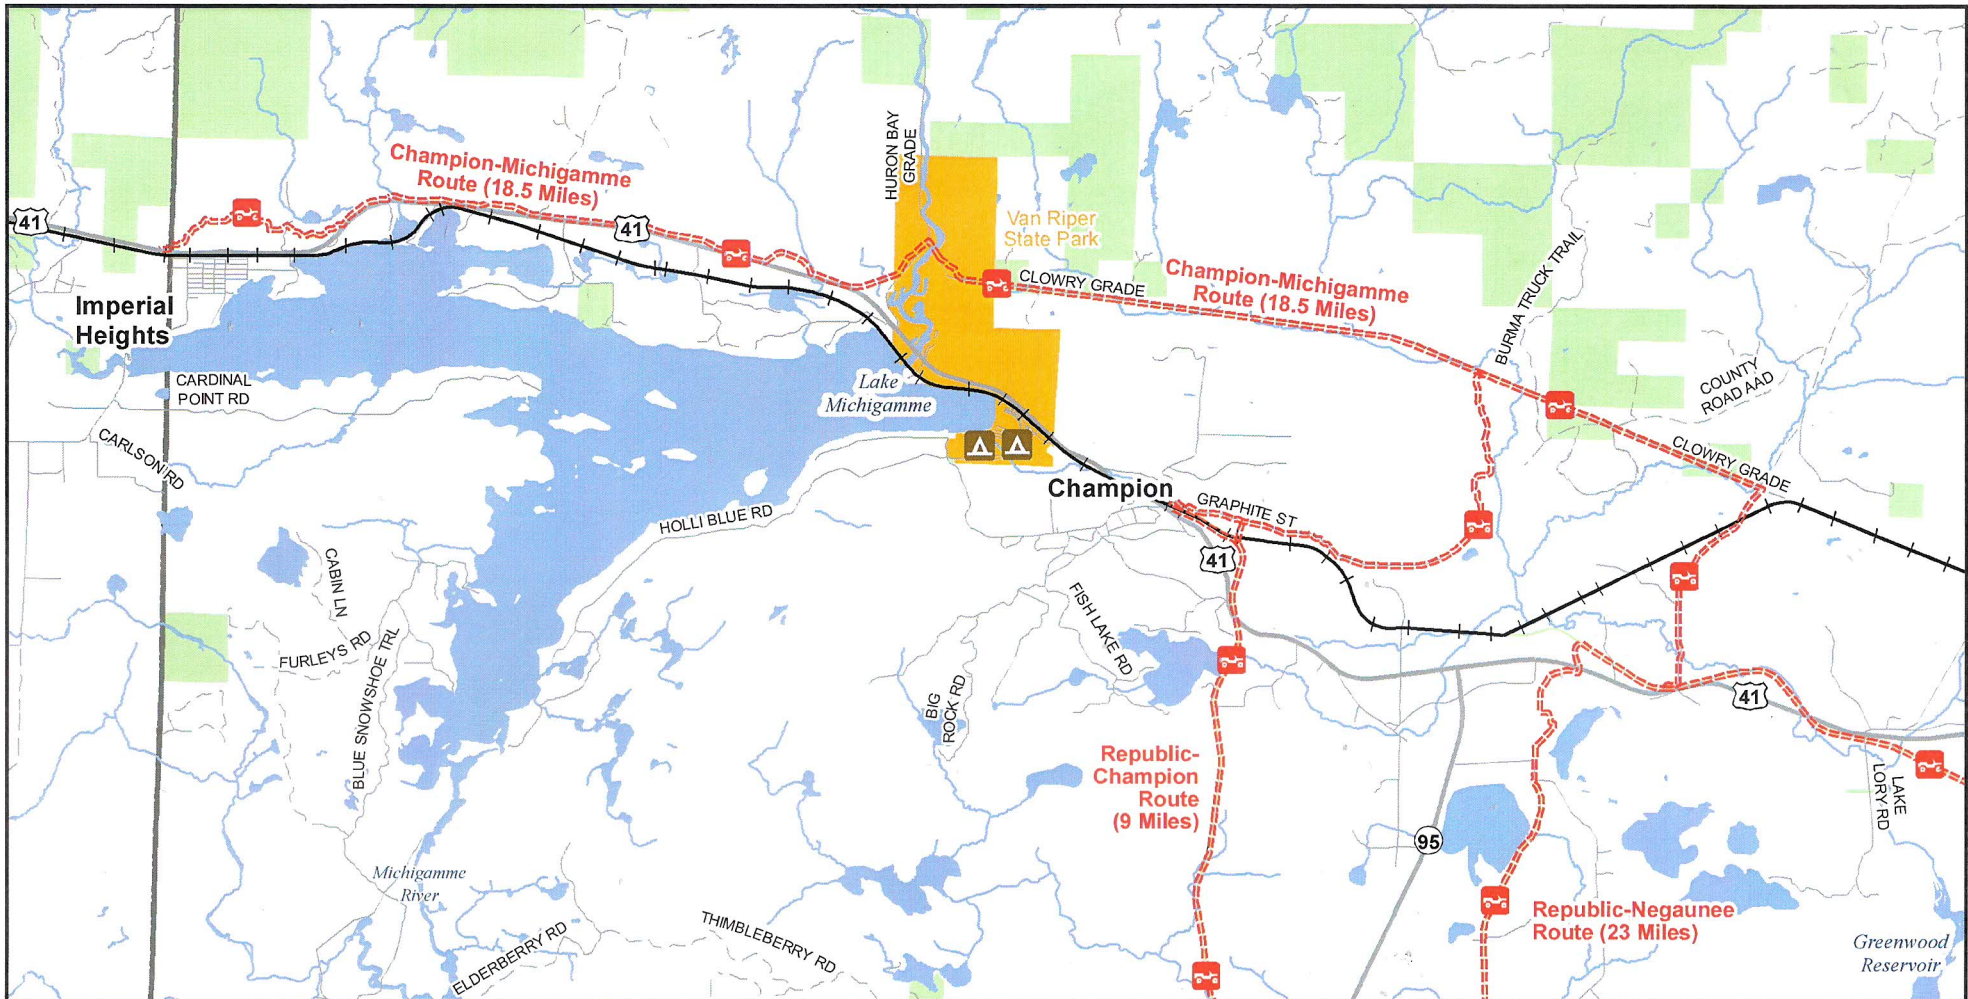

Champion-Michigamme Route

Marquette County, Michigan

ADVISORY: Trails and Routes have two-way traffic.
 DISCLAIMER: Trails shown on this map are an approximate representation of the trail system at the time of publication and may not reflect current ground conditions.
STAY ON SIGNED TRAILS ONLY!

- State Park Campgrounds
- ORV Route
- ORV Route – ORVs of all sizes including off-road motorcycles. ORV license and trail permit required unless licensed by the Secretary of State.
- Highway
- Paved Road
- Gravel or Dirt Road
- Railroad
- Lakes and Rivers
- State Park Boundary
- State Forest Land
- County Boundary